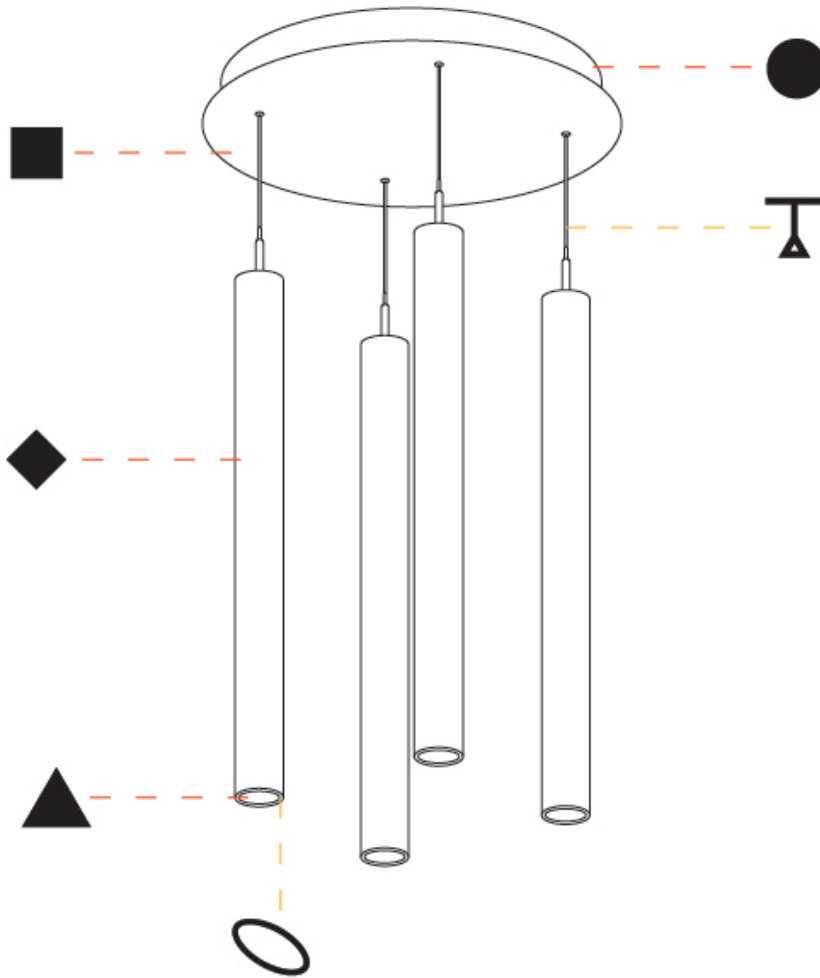

G-MINI ROUND HANGOVER SUSPENSION

A300634-

PROJECT _____

TYPE _____

SPECIFIER _____

QUANTITY _____

DATE _____

A