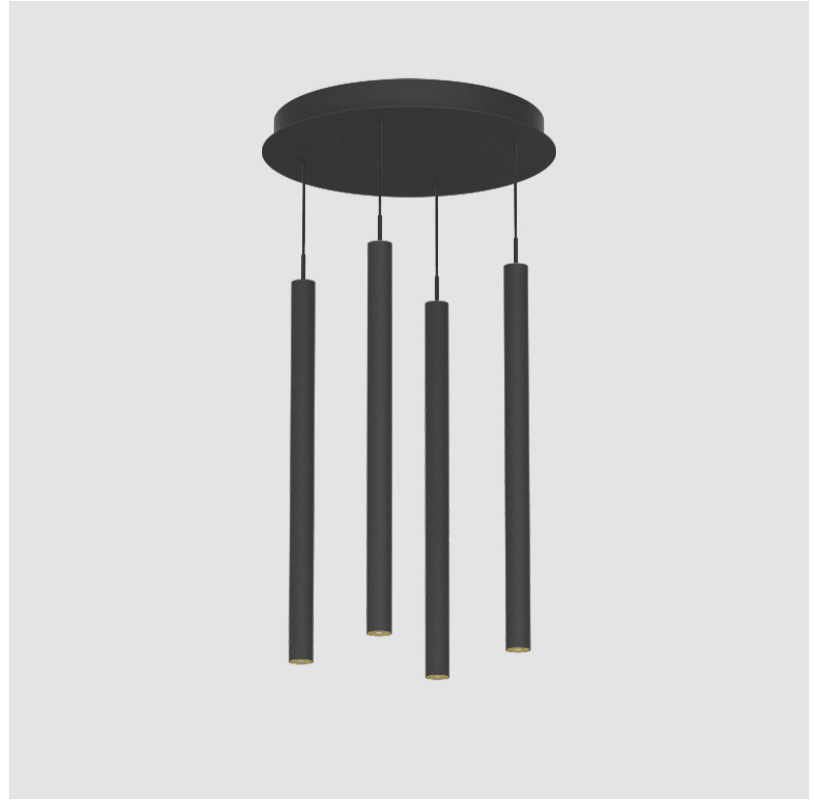

GENERAL

Series: G-Mini Round
Subseries: G-Mini Round Hangover
Brand: Prolight
Division: Architectural
Mounting Type: Suspension
Mounting Location: Ceiling
Subcategory: Spots

PHYSICAL

Shape: Cylinder
Diameter (mm): 347
Diameter (in): 13 1/16
Height (mm): 450
Height (in): 17 1/16
Light Distribution: Direct
Diffuser: Shine Ring - NOR / OPL / YEL / ORA / RED / BLU / GRN
Fixture Finish: SSR / BKV / CWI / CRY / HAB / UFT / ITA / RUA / FTG / MYG / LOD / PUS / FRO / FUP / KIA / POP / BLS / SPG / MEY / GOH / GUM / CHC / COM / ABZ / JAG / OBR / MOS / ROR
Accent Finish: NOF / COP / MIR / SSS
Fixture Material: Extruded Aluminum / Steel
Cable Details: 2,000mm/78 3/4" / 4,000mm/157 1/2" - Cable, Black, Green, Orange, Red, White

ELECTRICAL

Lamp Type: LED (Zhaga Standard)
Input Wattage (W): 26
Total Output Wattage (W): 23.7
Dimming: Non-Dimmable
Driver Included: Yes
Driver Location: Integrated
Driver Type: Constant Current - Universal
Driver Class: Class 2
Input Voltage (V): 120 - 277

LED

Color Temperature (°K): 2700 / 3000 / 3500 / 4000
Max. Delivered Lumen (lm): 1557 / 1421 / 1499 / 1450
Nominal Lumen (lm): 1840 / 1949 / 2057 / 2112
CRI: >90 CRI
Lamp Life (hrs): 50000

OPTICAL

Beam Angle: 32 / 58

RATINGS AND CERTIFICATIONS

Certified By: Certified for North American Standards
IP rating: IP20